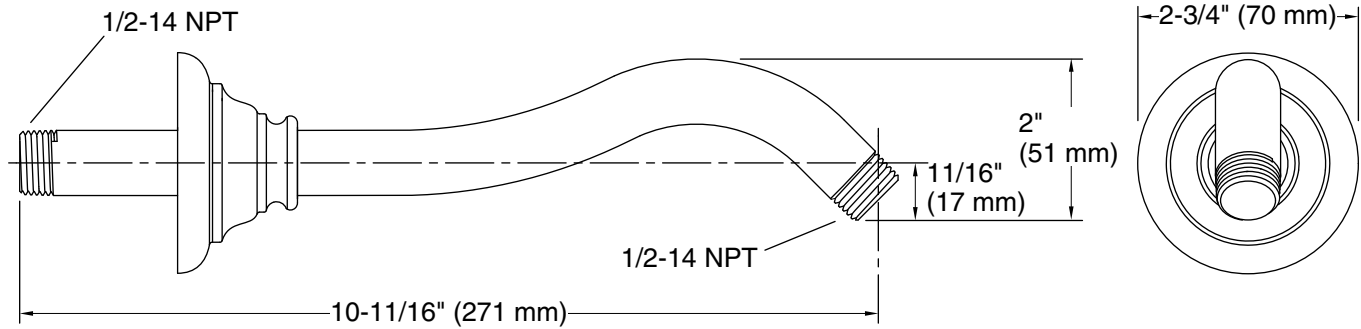

### Features

- ½" NPT connection.
- Coordinates with other products in the Artifacts collection.
- 10-11/16" (297 mm) x 2-3/4" (70 mm) x 2-3/4" (70 mm)

### Technical Information

All product dimensions are nominal.